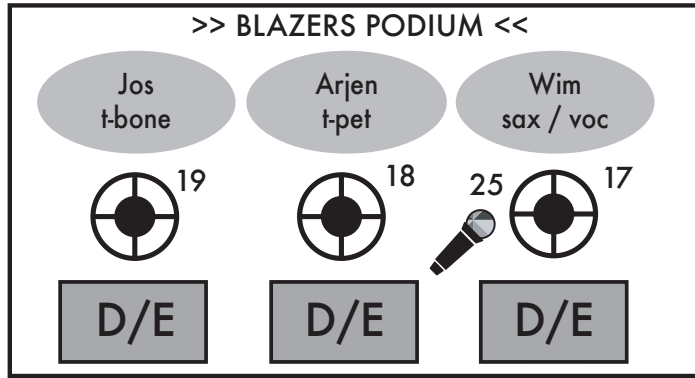

STAGEPLOT & CHANNELLIST - DEF P & BEATBUSTERS 2012

F.O.H.-engineer:
Paul van Doorn (phone 06-43123841)

BOOMBAX
BOOKING & MANAGEMENT
Jasper Box
phone mobile: 0031 (0)6-54666375
e-mail : info@boombax.nl

CH:	INSTRUMENT:	MIC/D.I.	INSERTS:	CH:	INSTRUMENT:	MIC/D.I.	INSERTS:	CH:	INSTRUMENT:	MIC/D.I.:	INSERTS:
1	Kick	Beta 52	Gate	11	Guitar 1	E 609		22	Vocal Def P	Sm 58 wireless	Compressor
2	Snare	Sm 57	Compressor	12	Guitar 2	Sm 57		23	Vocal Amenti	Sm 58 wireless	Compressor
3	Hihat	Ck 91		13	Yamaha black L D.I.		Compressor *	24	Vocal guitarvoc	Sm 58	Compressor
4	Tom 1	E 604	Gate	14	Yamaha black RD.I.		Compressor *	25	Vocal sax	Sm 58	Compressor
5	Tom 2	E 604	Gate	15	Yamaha silver L D.I.		Compressor *	26	Vocal drums	Sm 58 or headset	Compressor
6	Floor	E 604	Gate	16	Yamaha silver RD.I.		Compressor *				
7	OH L	Ck 91		17	Tenorsax	(eigen) clip-on mic					
8	OH R	Ck 91		18	Trombone	(eigen) clip-on mic					
9	Bass	D.I.	Compressor#	19	Trumpet	(eigen) clip-on mic					
10	Bass	D112	Compressor	20	DJ SL1200/CDJ	D.I.					
				21	DJ SL1200/CDJ	D.I.					

* = can also be routed to a stereo subgroup with stereo compression

MONITORS:

- A GROUP: vocals
- B GROUP: lead vocals / rap / backing vocals
- C GROUP: backing vocals / rap / lead vocals
- D/E GROUP: blazers / lead vocals / backing vocals
- F GROUP: drums, bass, guitar, keys, all vocals
- G GROUP: scratch / drums, bass, guitar, keys, vocals