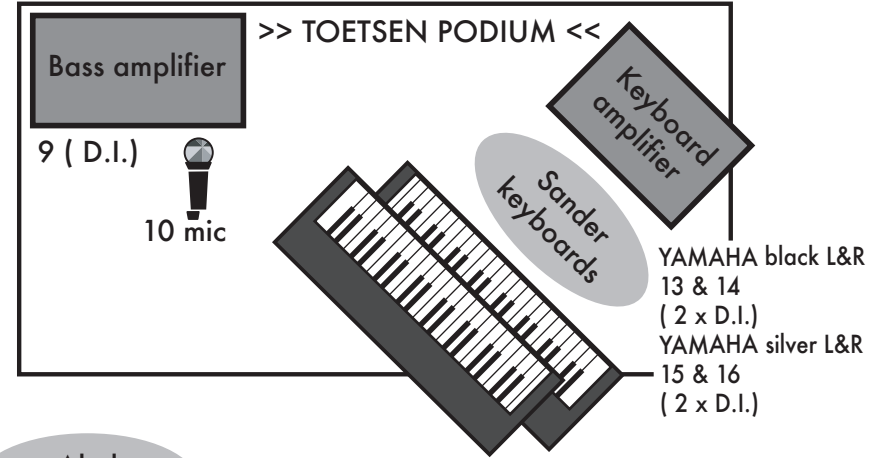

STAGEPLOT & CHANNELLIST - DEF P & BEATBUSTERS 2012

F.O.H.-engineer:
Paul van Doorn (phone 06-43123841)

BOOMBAX
BOOKING & MANAGEMENT
Jasper Box
phone mobile: 0031 (0)6-54666375
e-mail : info@boombax.nl

CH:	INSTRUMENT:	MIC/D.I.	INSERTS:	CH:	INSTRUMENT:	MIC/D.I.	INSERTS:	CH:	INSTRUMENT:	MIC/D.I.:	INSERTS:
1	Kick	Beta 52	Gate	11	Guitar 1	E 609		22	Vocal Def P	Sm 58 wireless	Compressor
2	Snare	Sm 57	Compressor	12	Guitar 2	Sm 57		23	Vocal Amenti	Sm 58 wireless	Compressor
3	Hihat	Ck 91		13	Yamaha black L D.I.		Compressor *	24	Vocal guitarvoc	Sm 58	Compressor
4	Tom 1	E 604	Gate	14	Yamaha black RD.I.		Compressor *	25	Vocal sax	Sm 58	Compressor
5	Tom 2	E 604	Gate	15	Yamaha silver L D.I.		Compressor *	26	Vocal drums	Sm 58 or headset	Compressor
6	Floor	E 604	Gate	16	Yamaha silver RD.I.		Compressor *				
7	OH L	Ck 91		17	Tenorsax	(eigen) clip-on mic					
8	OH R	Ck 91		18	Trombone	(eigen) clip-on mic					
9	Bass	D.I.	Compressor#	19	Trumpet	(eigen) clip-on mic					
10	Bass	D112	Compressor	20	DJ SL1200/CDJ	D.I.					
				21	DJ SL1200/CDJ	D.I.					

* = can also be routed to a stereo subgroup with stereo compression

MONITORS:

- A GROUP: vocals
- B GROUP: lead vocals / rap / backing vocals
- C GROUP: backing vocals / rap / lead vocals
- D/E GROUP: blazers / lead vocals / backing vocals
- F GROUP: drums, bass, guitar, keys, all vocals
- G GROUP: scratch / drums, bass, guitar, keys, vocals