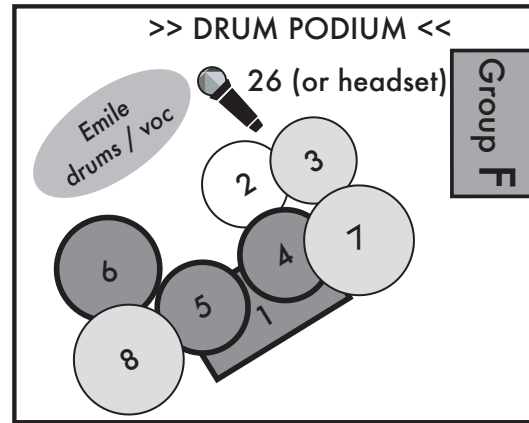

STAGEPLOT & CHANNELLIST - DEF P & BEATBUSTERS 2012

F.O.H.-engineer:
Paul van Doorn (phone 06-43123841)

BOOMBAX
BOOKING & MANAGEMENT
Jasper Box
phone mobile: 0031 (0)6-54666375
e-mail : info@boombax.nl

CH:	INSTRUMENT:	MIC/D.I.	INSERTS:	CH:	INSTRUMENT:	MIC/D.I.	INSERTS:	CH:	INSTRUMENT:	MIC/D.I.:	INSERTS:
1	Kick	Beta 52	Gate	11	Guitar 1	E 609		22	Vocal Def P	Sm 58 wireless	Compressor
2	Snare	Sm 57	Compressor	12	Guitar 2	Sm 57		23	Vocal Amenti	Sm 58 wireless	Compressor
3	Hihat	Ck 91		13	Yamaha black L D.I.		Compressor *	24	Vocal guitarvoc	Sm 58	Compressor
4	Tom 1	E 604	Gate	14	Yamaha black RD.I.		Compressor *	25	Vocal sax	Sm 58	Compressor
5	Tom 2	E 604	Gate	15	Yamaha silver L D.I.		Compressor *	26	Vocal drums	Sm 58 or headset	Compressor
6	Floor	E 604	Gate	16	Yamaha silver RD.I.		Compressor *				
7	OH L	Ck 91		17	Tenorsax	(eigen) clip-on mic					
8	OH R	Ck 91		18	Trombone	(eigen) clip-on mic					
9	Bass	D.I.	Compressor#	19	Trumpet	(eigen) clip-on mic					
10	Bass	D112	Compressor	20	DJ SL1200/CDJ	D.I.					
				21	DJ SL1200/CDJ	D.I.					

* = can also be routed to a stereo subgroup with stereo compression

MONITORS:

- A GROUP: vocals
- B GROUP: lead vocals / rap / backing vocals
- C GROUP: backing vocals / rap / lead vocals
- D/E GROUP: blazers / lead vocals / backing vocals
- F GROUP: drums, bass, guitar, keys, all vocals
- G GROUP: scratch / drums, bass, guitar, keys, vocals